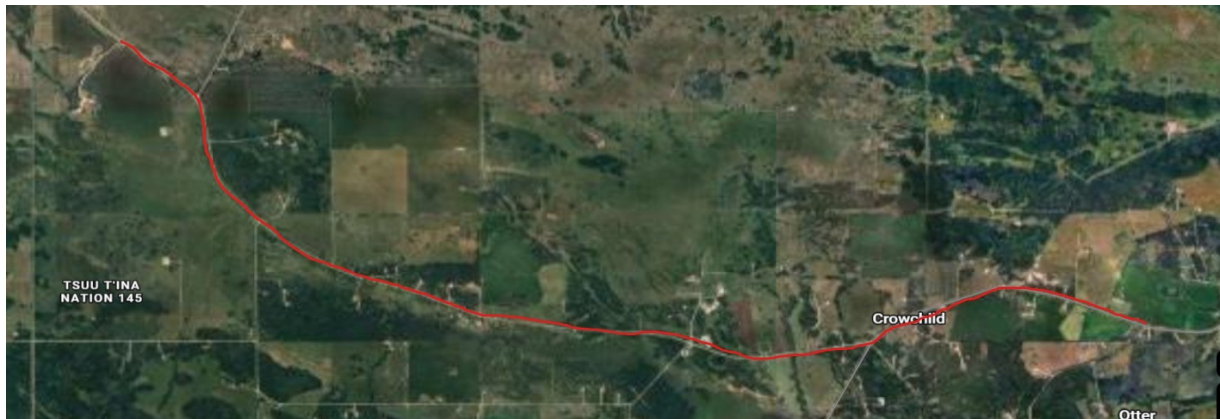

Tsuut'ina Roads Maintenance Program
54 Bullhead Rd
Tsuut'ina, AB
T3T 0A6
Phone: 403-251-3015

COMMUNITY NOTICE

The Tsuut'ina Roads Maintenance Program will be carrying out asphalt repairs on Bullhead Road, starting at Runner Road and heading west towards Six Mile Coulee Road, continuing all the way to Hay Camp Road. Scheduled maintenance is set for **April 13-17, 2026**, from **8:00am to 4:00pm** daily.