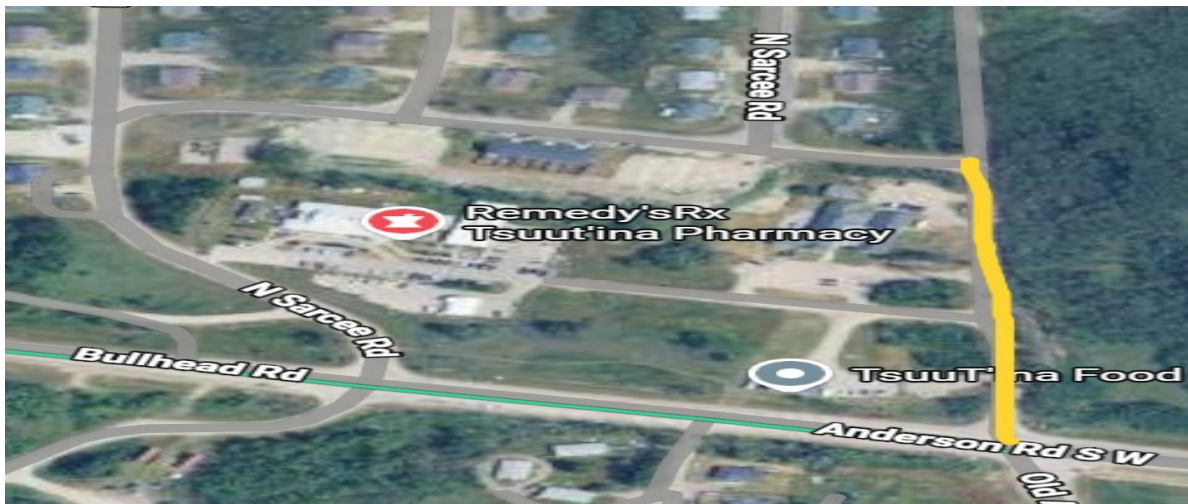

Tsuut'ina Roads Maintenance Program
54 Bullhead Rd, Tsuut'ina, AB T3T 0A6
Ph: 403-251-3015

ROAD CLOSURE-NORTH SARCEE ENTRANCE

Please be advised that the east entrance of North Sarcee will be closed on May 23, 2026 between 10:00am-4:00pm for culvert repairs.