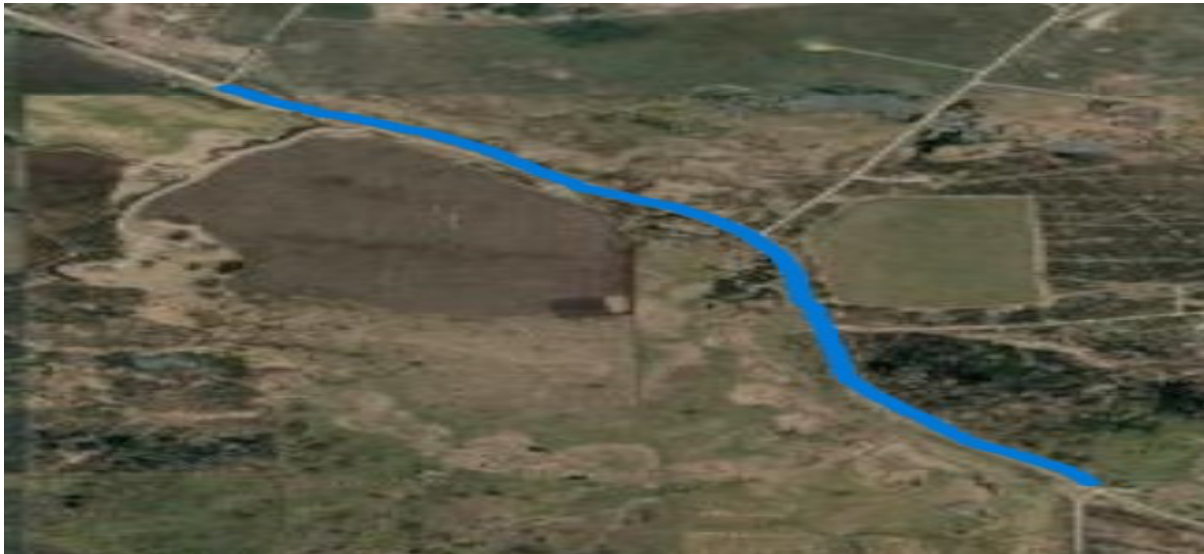

Tsuut'ina Roads Maintenance Program
54 Bullhead Rd, Tsuut'ina, AB T3T 0A6
Ph: 403-251-3015

LANE CLOSURE NOTICE

6 Mile Coulee Road will be reduced to one lane between Big Knife Road and Bernadette Crowchild's driveway to pulverize and pave from **June 15-17, 2026, between 7:00 a.m. and 7:00 p.m.** This work is part of the 6 Mile Coulee Road Rehabilitation Project. Please drive carefully near road crews, watch for open excavations, and obey all traffic signs.